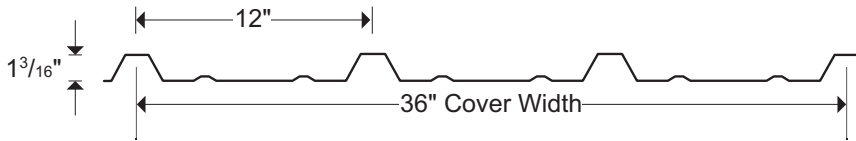

Legacybuildingsupply.com
211 East State Rte 133 Arthur, IL 61911 (217)543-2829

Standing Seam

Legacy Ag Panel

Legacy Commercial Rib

Also available in 26 Gauge
* Premium Color - additional cost