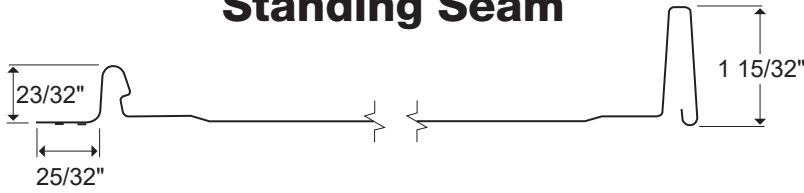

Legacybuildingsupply.com
211 East State Rte 133 Arthur, IL 61911 (217)543-2829

Standing Seam

Legacy Ag Panel

Legacy Commercial Rib

Also available in 26 Gauge
* Premium Color - additional cost