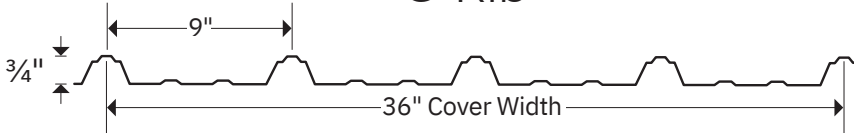

Standing Seam

- STRIATED PANEL -

G-Rib

R-Panel

These colors are as representative of our paint as is technologically possible. For an exact match, please request a paint chip from your sales person.

Also available in 26 Gauge