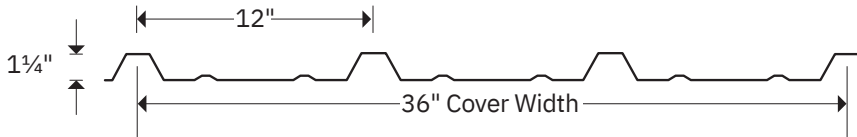

Standing Seam

- STRIATED PANEL -

G-Rib

R-Panel

These colors are as representative of our paint as is technologically possible. For an exact match, please request a paint chip from your sales person.

Also available in 26 Gauge